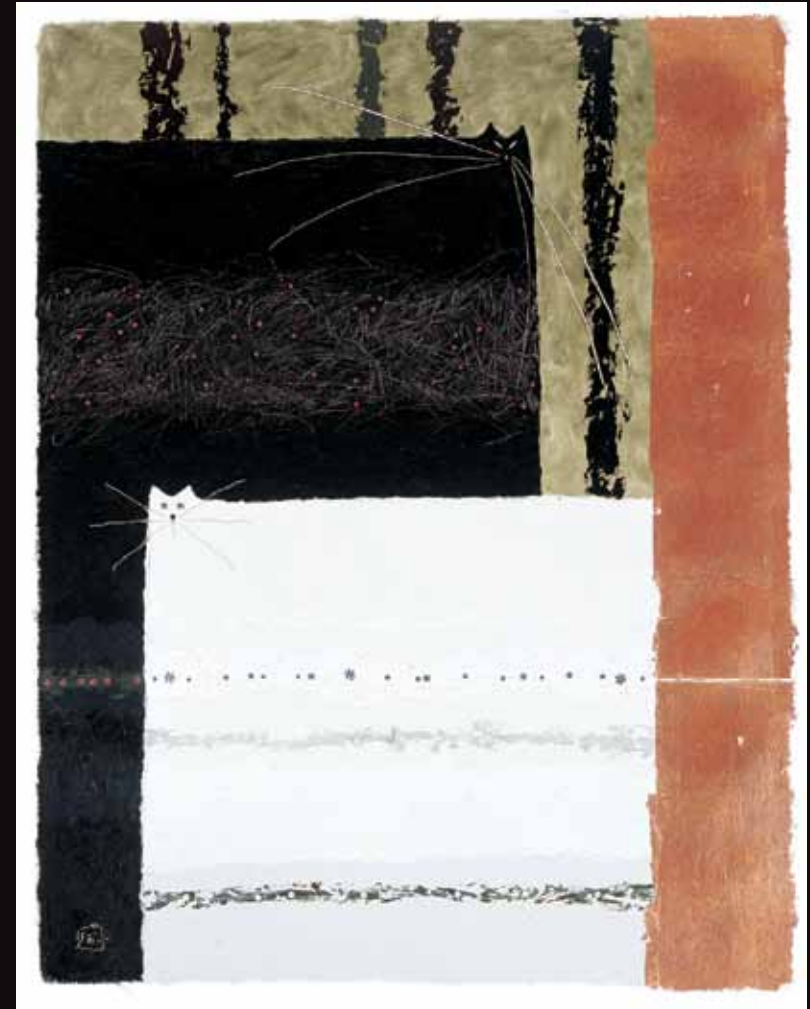

Brimstone & Treacle

Limited Edition Silkscreen on Paper of 195 | 39½" x 31" | Framed

Limited Silkscreen on Canvas of 95 | 39½" x 31" | Framed