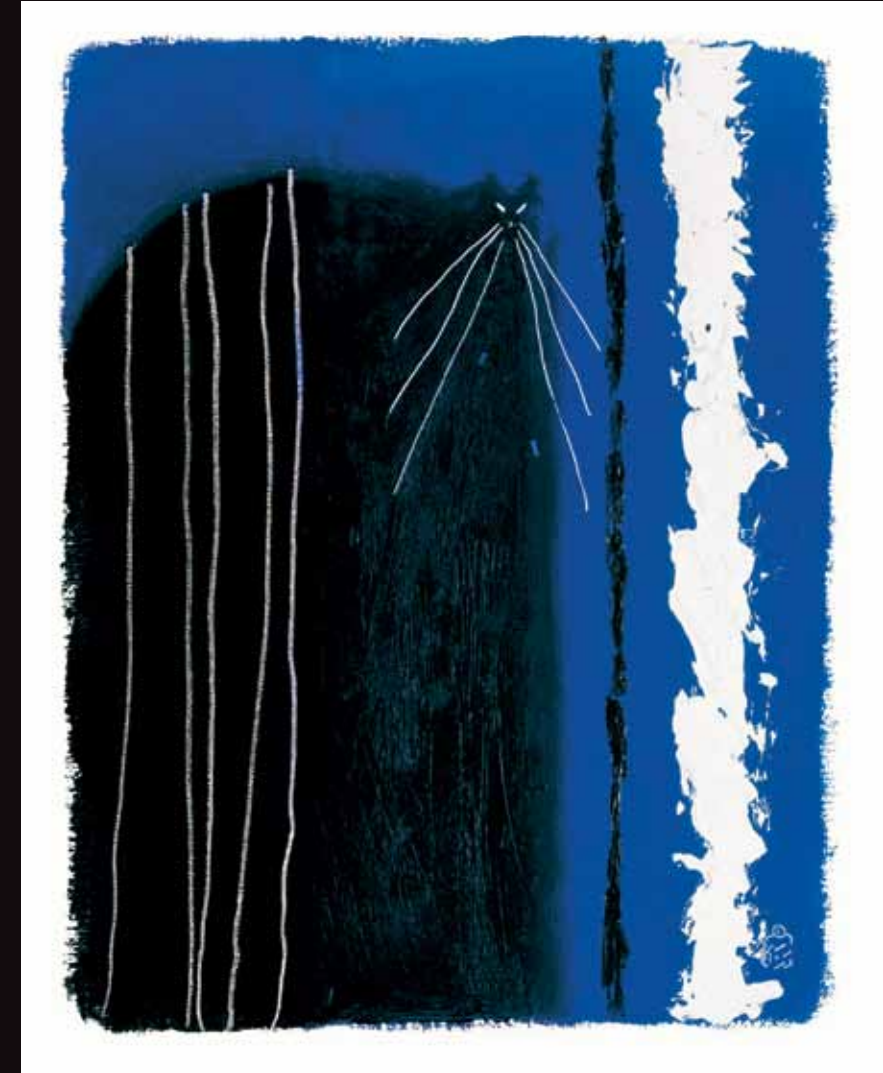

London Pussy

Limited Edition Canvas on Board 195 | 19½" x 43½" | Framed

Lean On Me

Limited Edition Sterling Silver Sculpture of 195 | Height 8¼"

Cat Club

Limited Edition Bronze Sculpture of 195 | Height 11"

Study For Bad Seed

Limited Edition Giclee of 695 | 5" x 3 3/4" | Framed

Once in a lifetime, an artist emerges who is so extraordinary
that the landscape of contemporary art is altered forever.
The inimitable Govinder Nazran was one such artist.