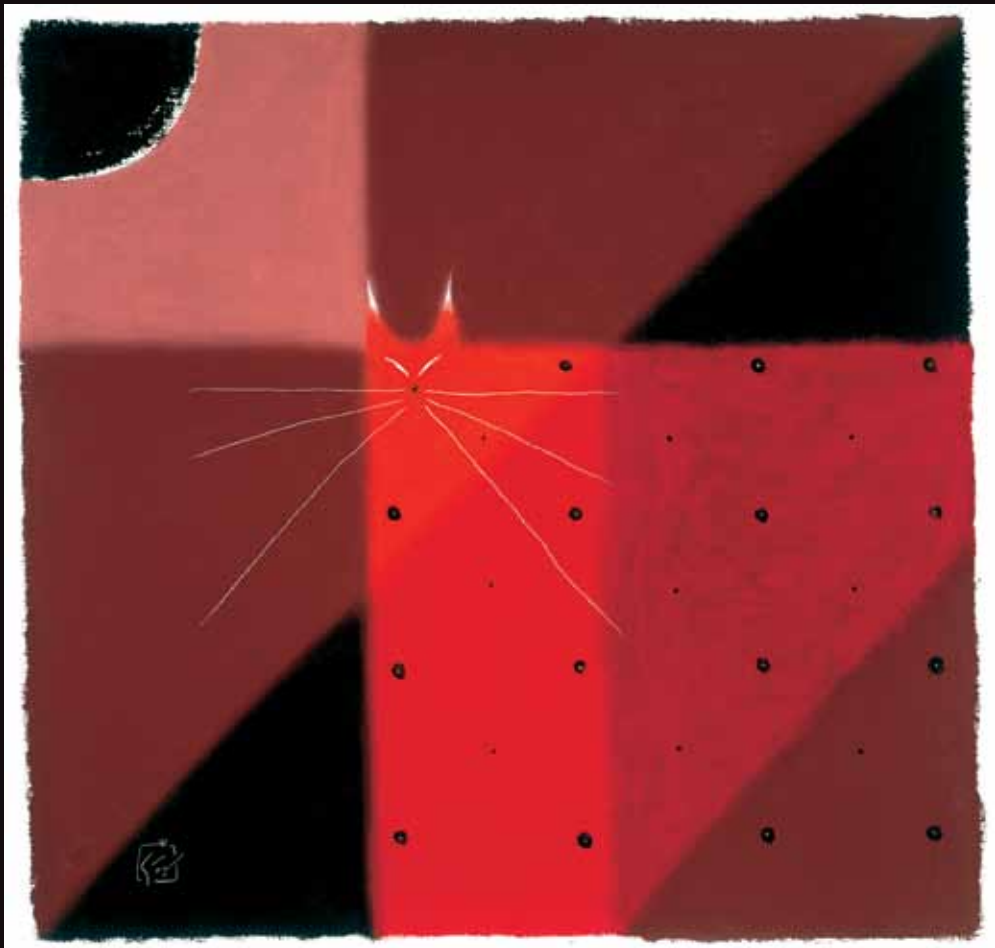

Charming, moving and intellectually funny, these pieces pay a perfect tribute to Govinder's indisputable talent for brightening up the dullest day or greyest spirit with the incandescence of his imagination and present an incredible opportunity for Govinder fans and collectors alike to add to their collections.

Big In Japan

Limited Edition Giclee of 295 | 21" x 24" | Framed

Brimstone & Treacle

Limited Edition Silkscreen on Paper of 195 | 39½" x 31" | Framed

Limited Silkscreen on Canvas of 95 | 39½" x 31" | Framed