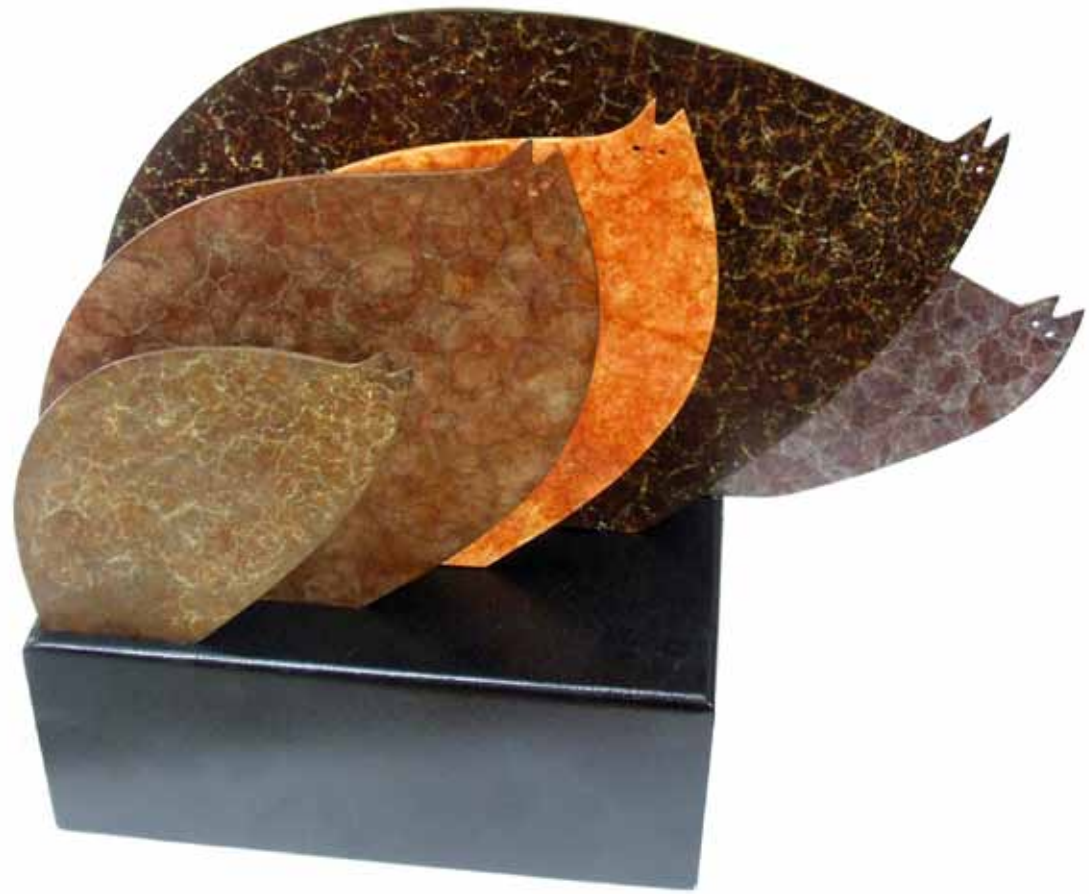

Cat Club

Limited Edition Bronze Sculpture of 195 | Height 11"